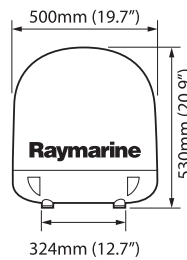

33STV / 37STV / 45STV / 60STV

2

3

- 1. STV dome
- 2. Antenna Control Unit (ACU)
- 3. Accessories pack

← (mm / in.) →

[www.nauticalsupplies.com.au](http://www.nauticalsupplies.com.au)

**Nautical Supplies Darwin:**  
 80 Frances Bay Road, Darwin, NT  
 PO Box 37671, Winnellie, NT 0821  
**T:** 08 8981 6651 | **F:** 08 8941 0251  
**E:** Sales@nauticalsupplies.com.au