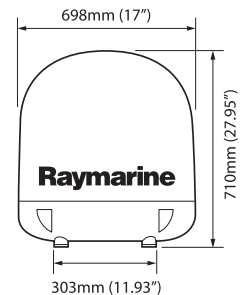

33STV / 37STV / 45STV / 60STV

2

3

- 1. STV dome
- 2. Antenna Control Unit (ACU)
- 3. Accessories pack

← (mm / in.) →

[www.nauticalsupplies.com.au](http://www.nauticalsupplies.com.au)

**Nautical Supplies Darwin:**  
 80 Frances Bay Road, Darwin, NT  
 PO Box 37671, Winnellie, NT 0821  
**T:** 08 8981 6651 | **F:** 08 8941 0251  
**E:** Sales@nauticalsupplies.com.au