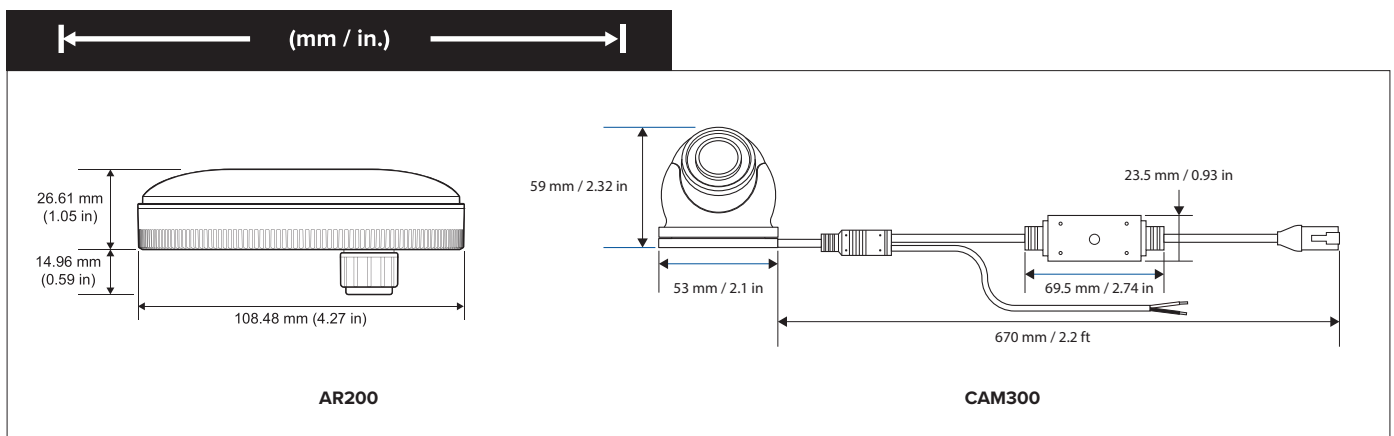

CLEARCRUISE AR

AR200 : IN THE BOX

1. Mounting trim (Top).
2. Small sealing ring.
3. AR200.
4. 3 x large bulkhead bracket fixings (Pan head pozi DIN7981 ST 3.9x22 C Z A4 Stainless steel).
5. Mounting tray (Bottom).
6. 4 x small surface mount fixings (Pan head pozi DIN7981-ST 2.9x13 C Z A4 Stainless steel).
7. Bulkhead (Wall) bracket.
8. Large sealing ring.
9. Documentation.
10. 6 m (19.69 ft) SeaTalkng® (White) cable.