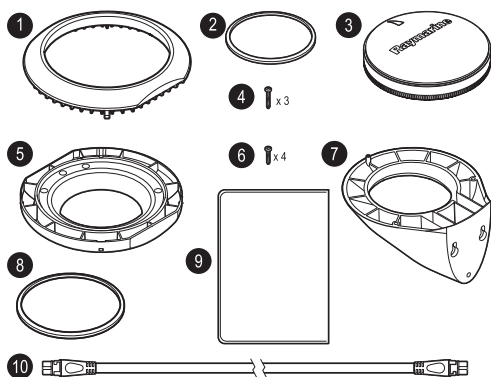

Understand Complex Navigational Situations

Major chart objects are identified for instant, heads-up recognition. ClearCruise AR technology shows you visually where your saved waypoints and marks are located.

CLEARCRUISE AR

AR200 : IN THE BOX

1. Mounting trim (Top).
2. Small sealing ring.
3. AR200.
4. 3 x large bulkhead bracket fixings (Pan head pozi DIN7981 ST 3.9x22 C Z A4 Stainless steel).
5. Mounting tray (Bottom).
6. 4 x small surface mount fixings (Pan head pozi DIN7981-ST 2.9x13 C Z A4 Stainless steel).
7. Bulkhead (Wall) bracket.
8. Large sealing ring.
9. Documentation.
10. 6 m (19.69 ft) SeaTalkng® (White) cable.